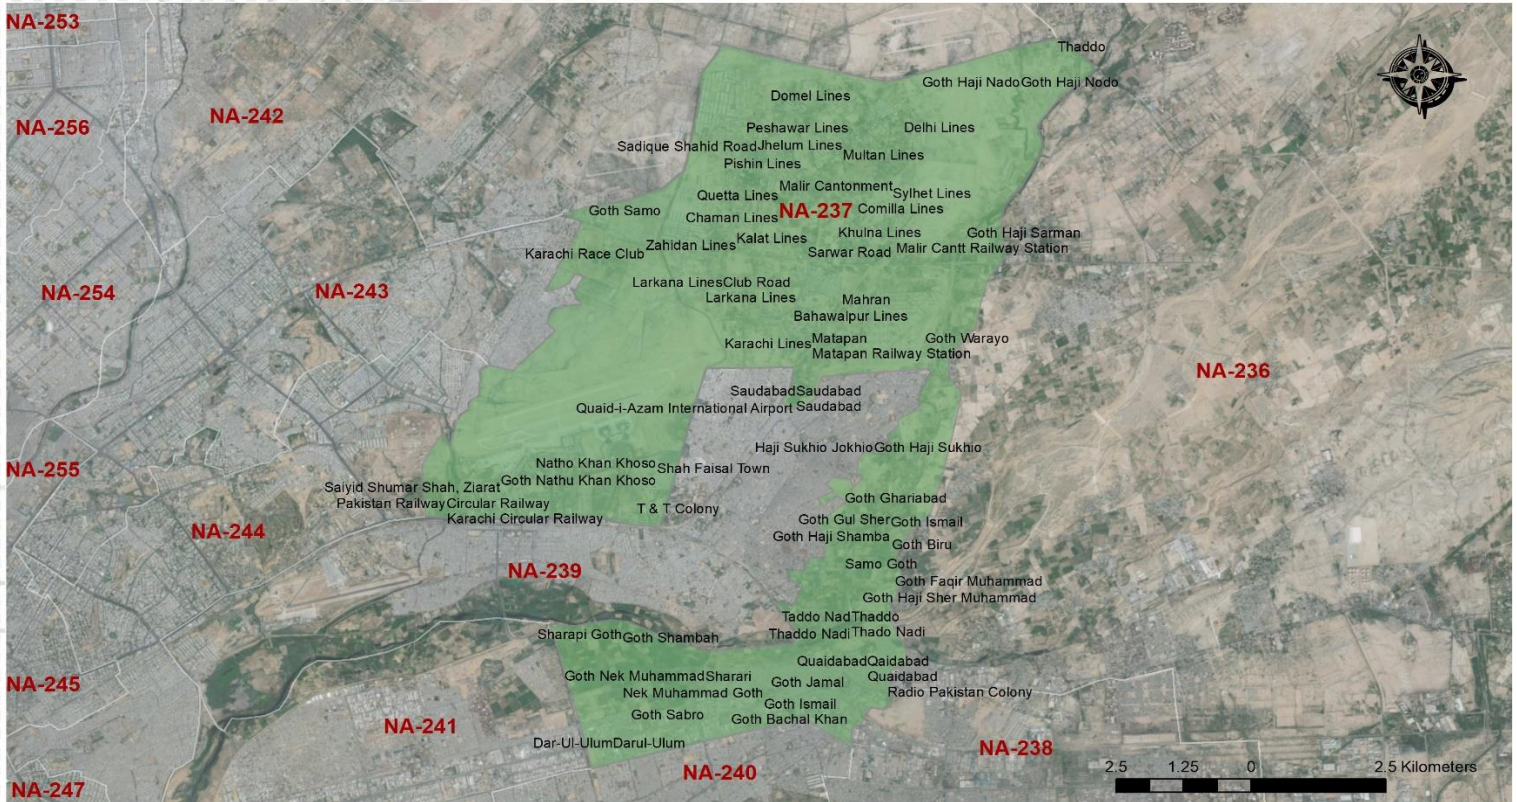

## NA-237 MALIR-II

## SINDH

CONSTITUENCY  
POPULATION

673,678